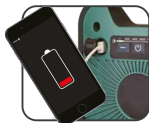

6000lm corded heavy duty LED spot light

SPX601C

 **Bluetooth**

Power bank

Built-in power bank with USB outlet to charge mobile devices

2
years
warranty*

PATENT PROTECTED

reddot award 2017
winner